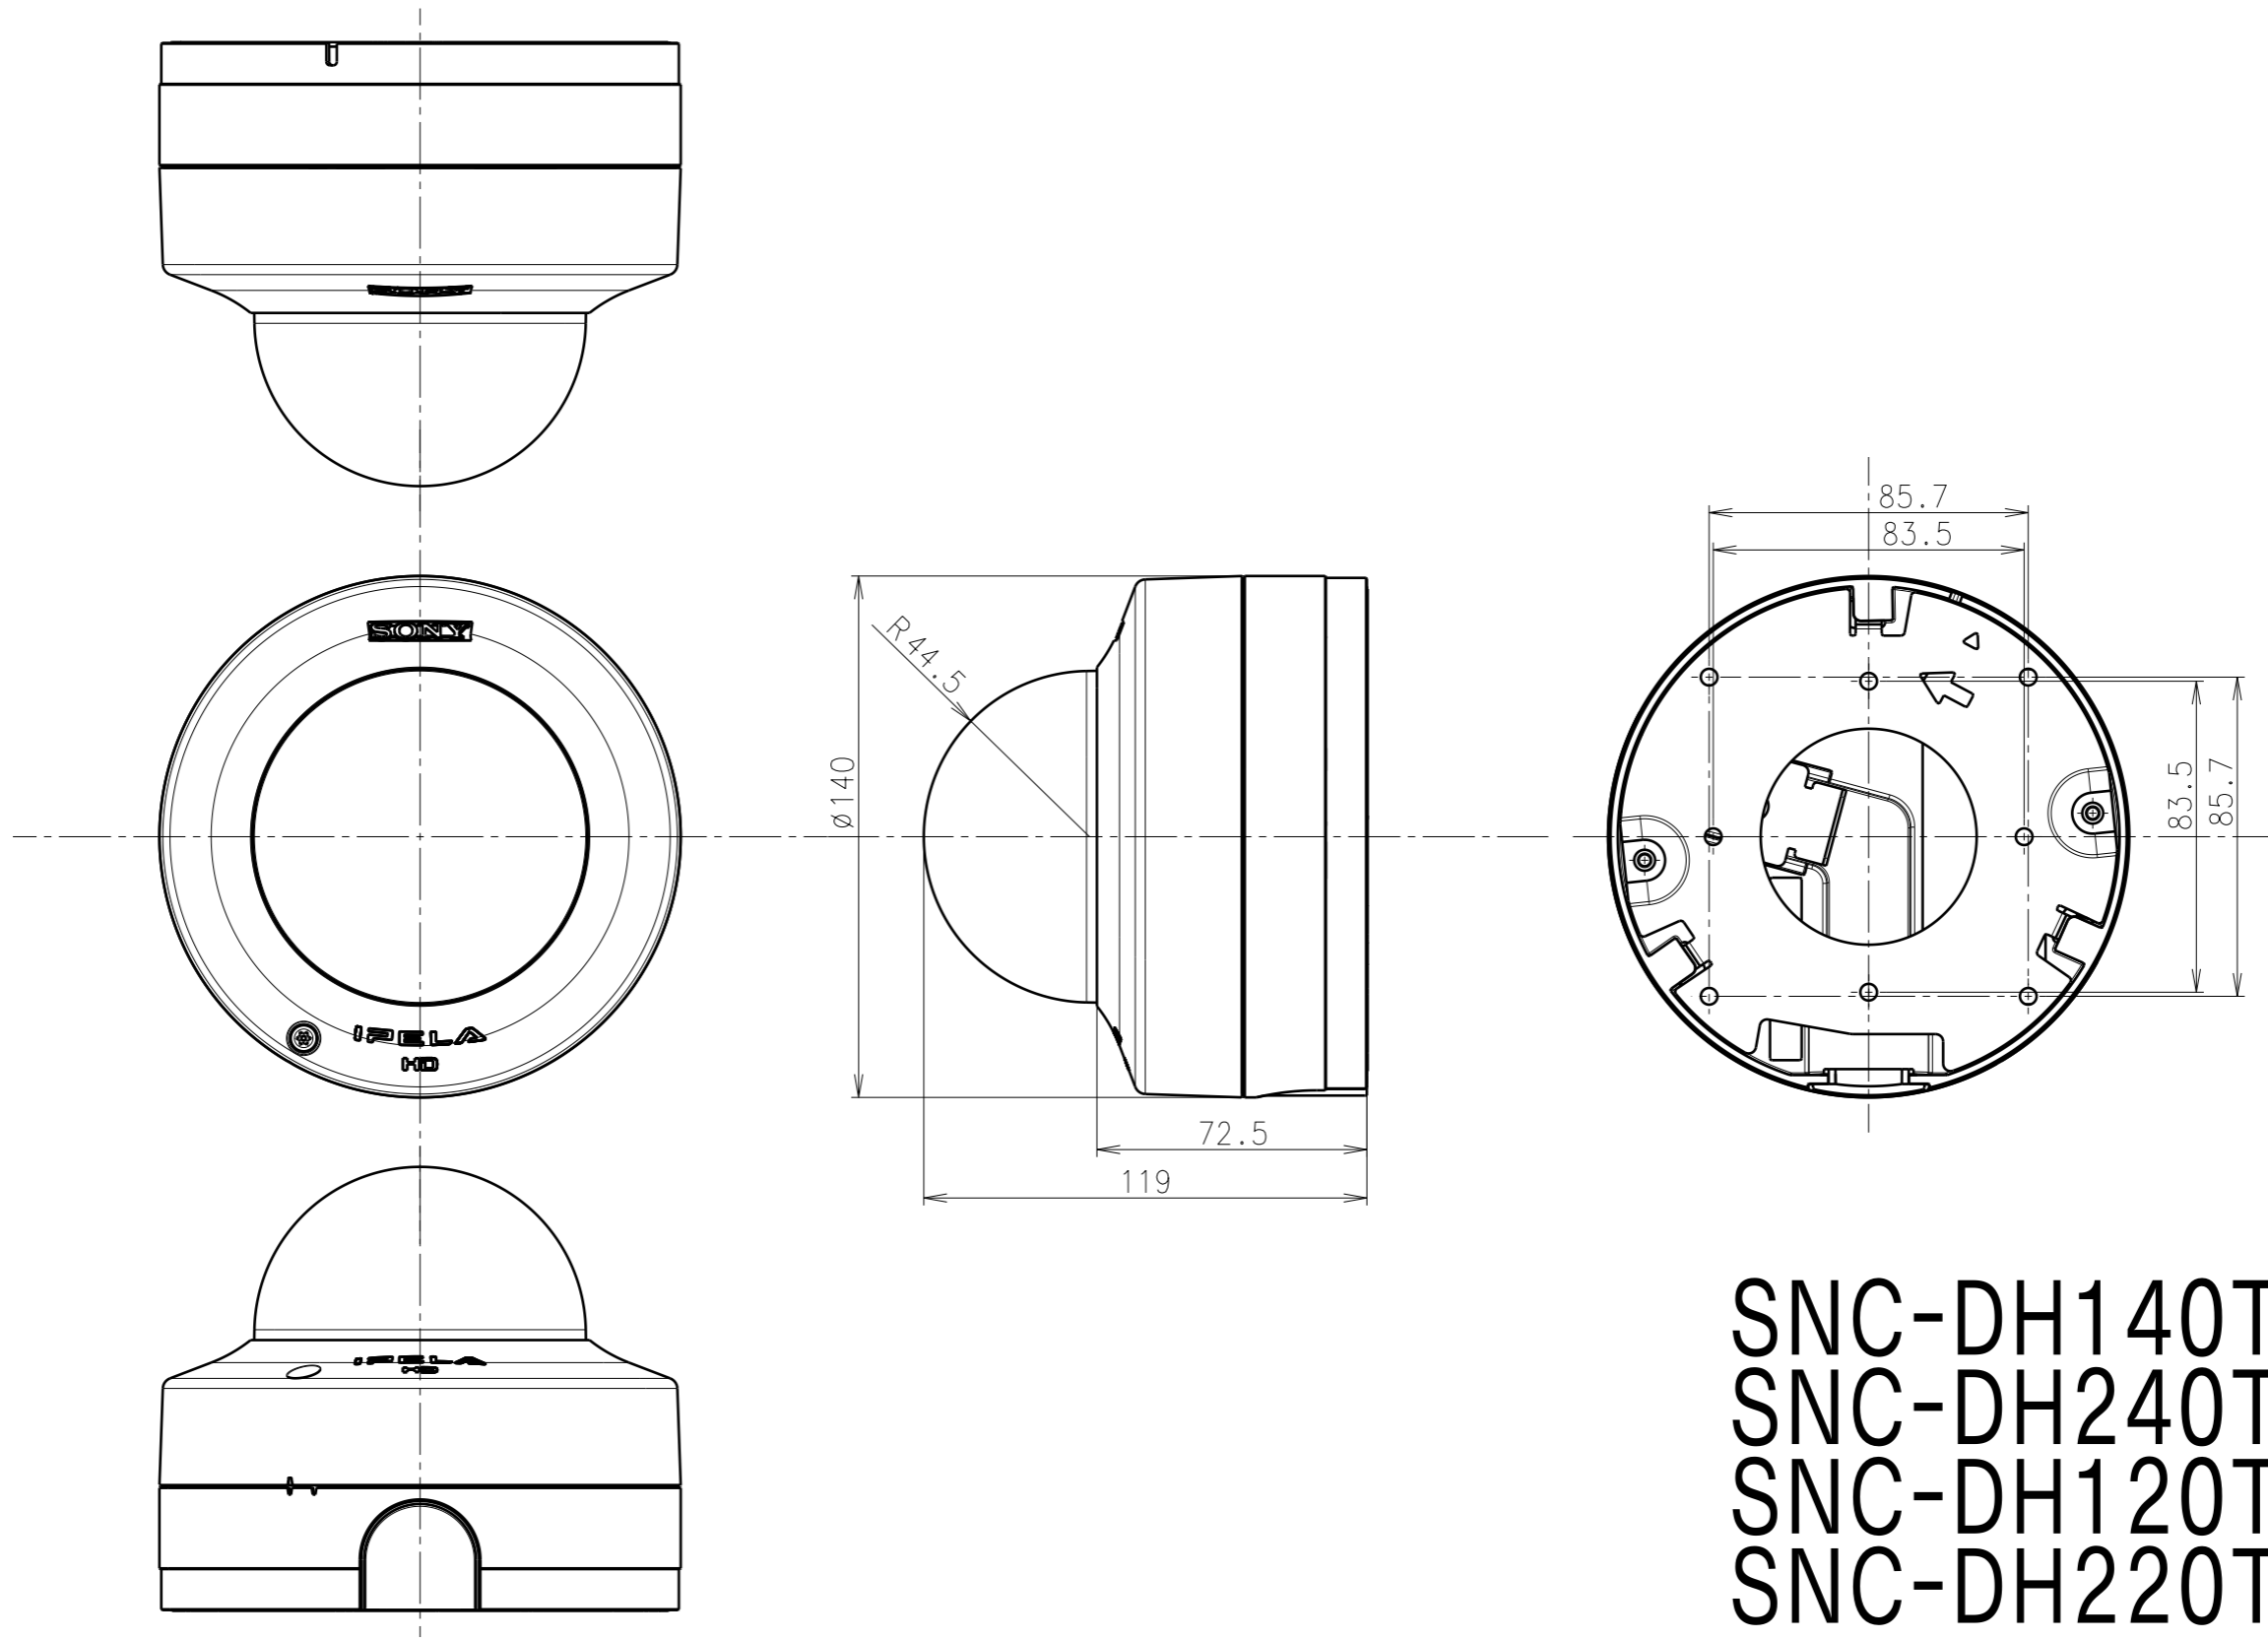

Camera with Install Bracket

SNC-DH140T
SNC-DH240T
SNC-DH120T
SNC-DH220T

Aug. 17, 2010