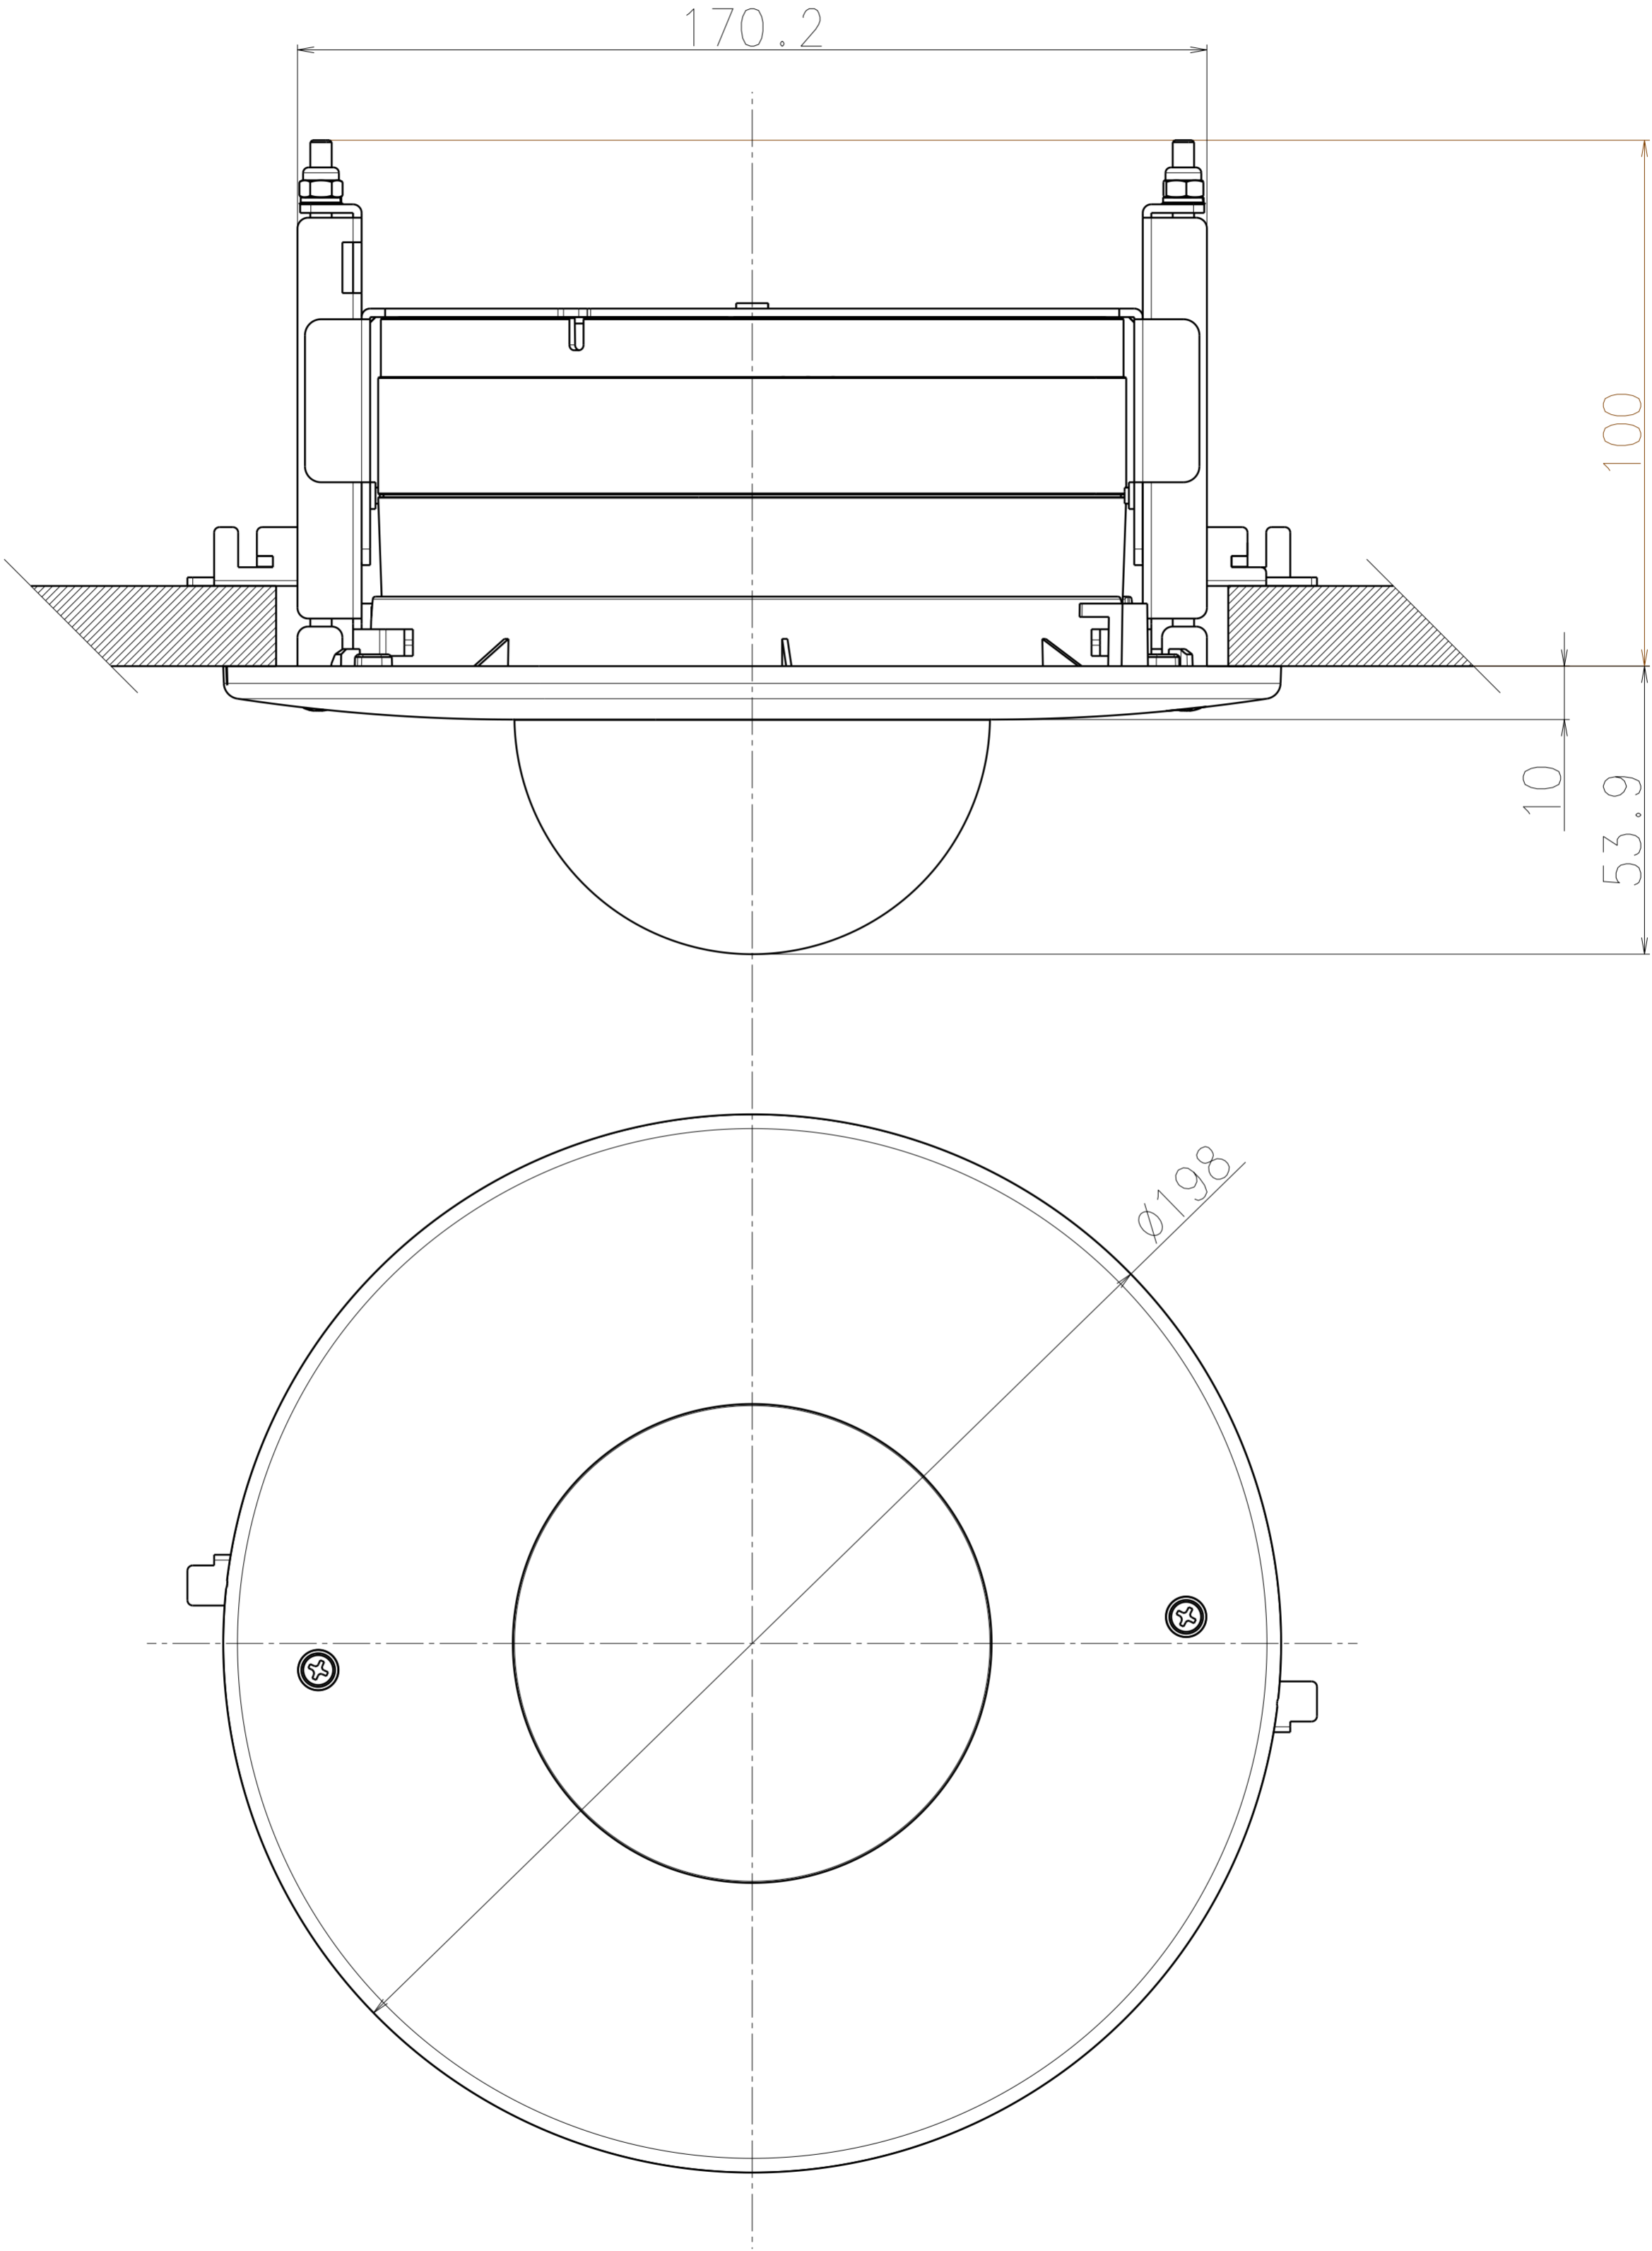

Ceiling Mount
(by using of YT-ICB140)

SNC-DH140T
SNC-DH240T
SNC-DH120T
SNC-DH220T

Aug. 17, 2010