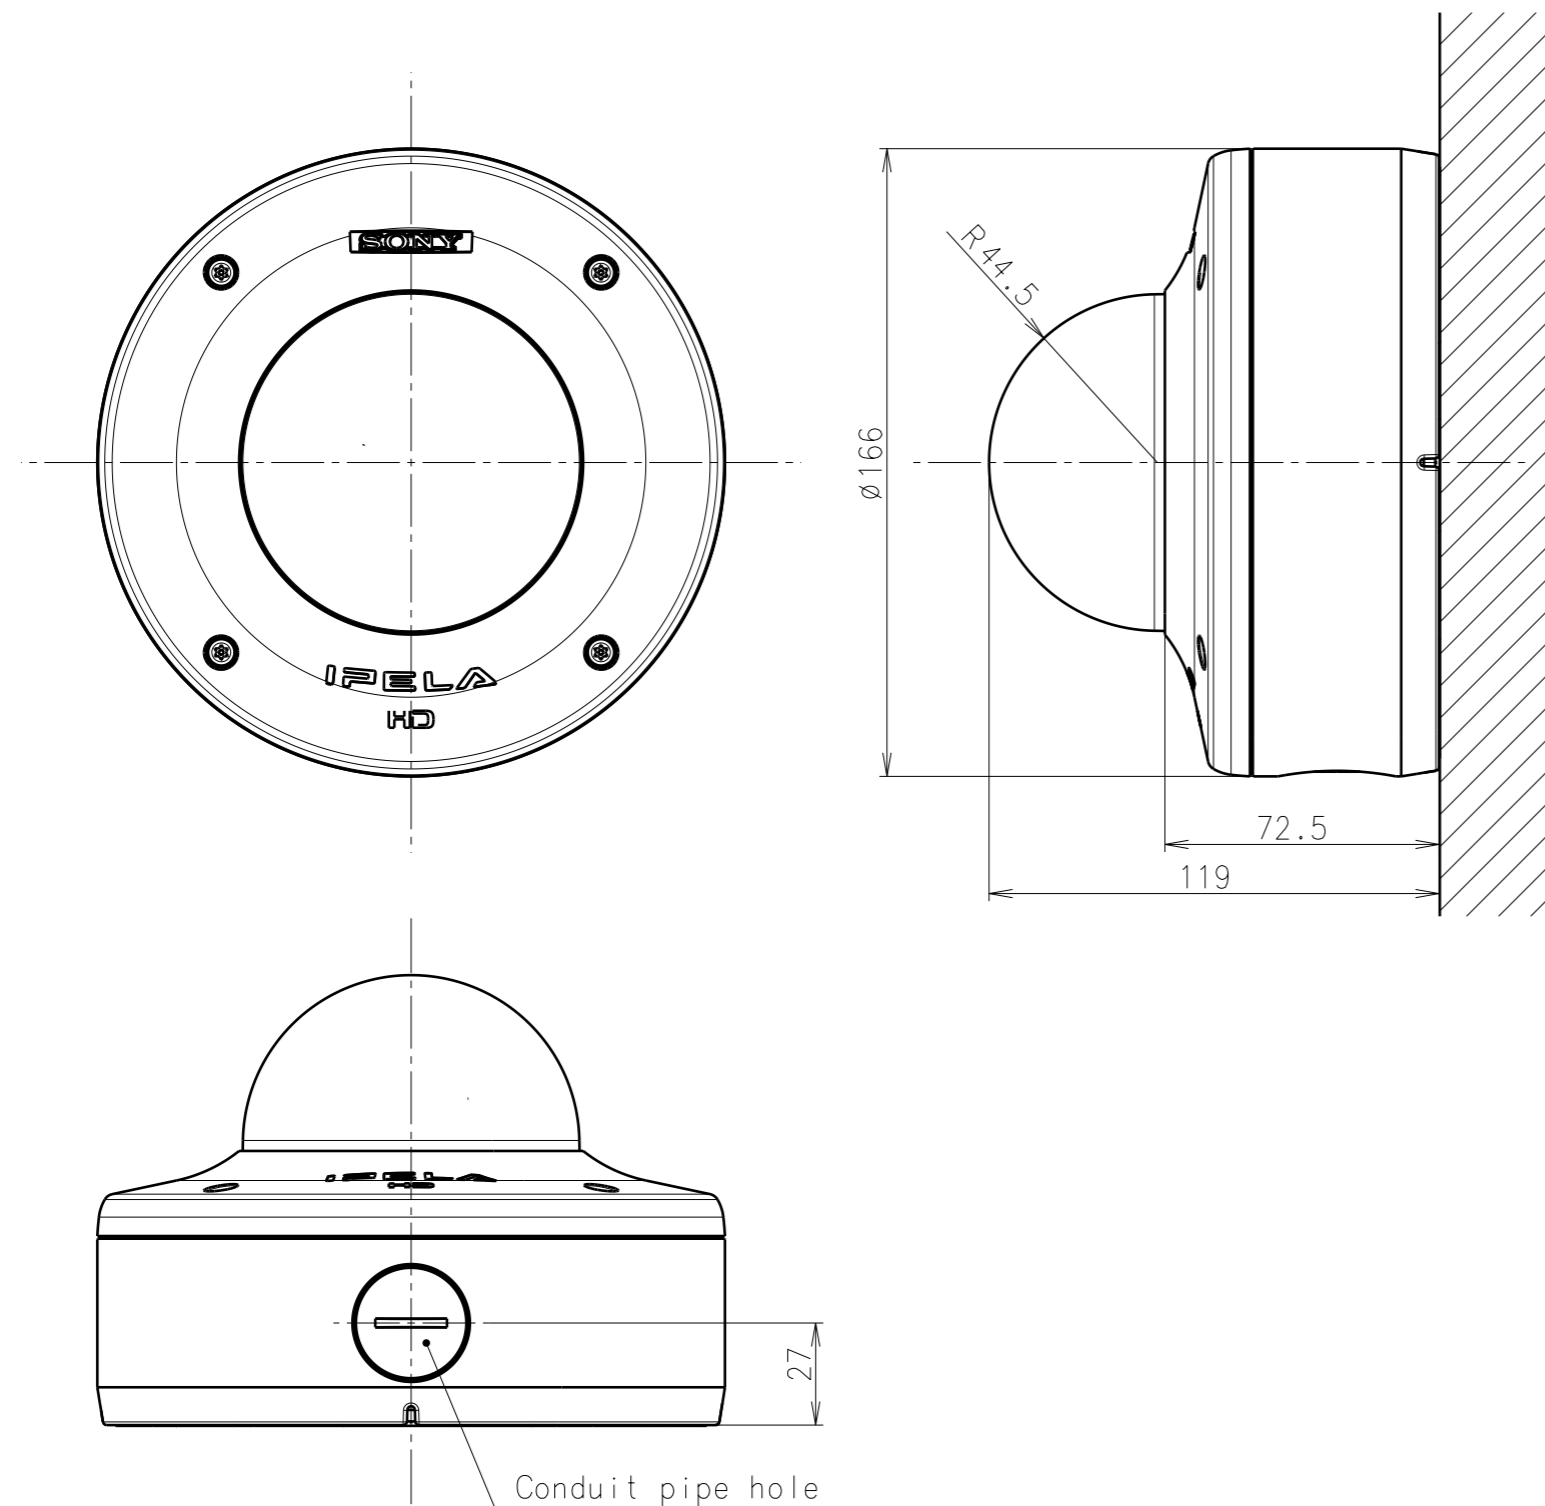

# Camera with install bracket

SNC-DH180  
DH160  
DH260  
DH280

Sep.08,2010