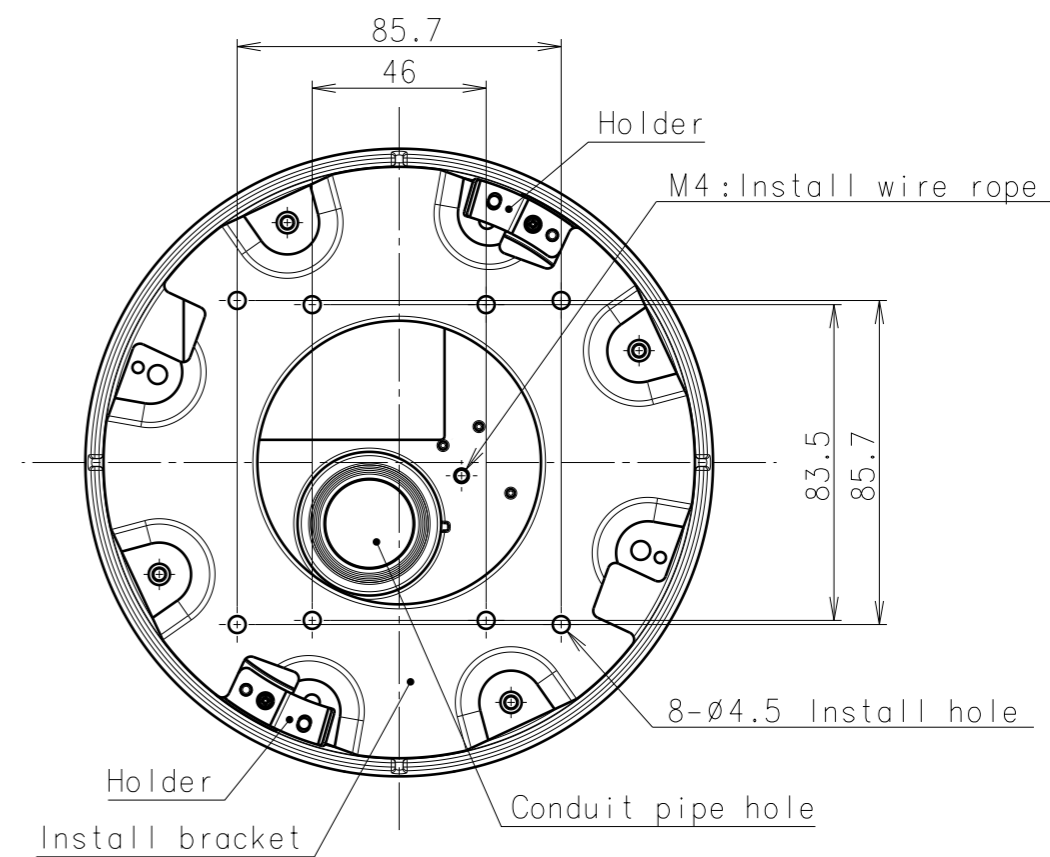

# Camera with install bracket

SNC-DH180  
DH160  
DH260  
DH280

Sep.08,2010